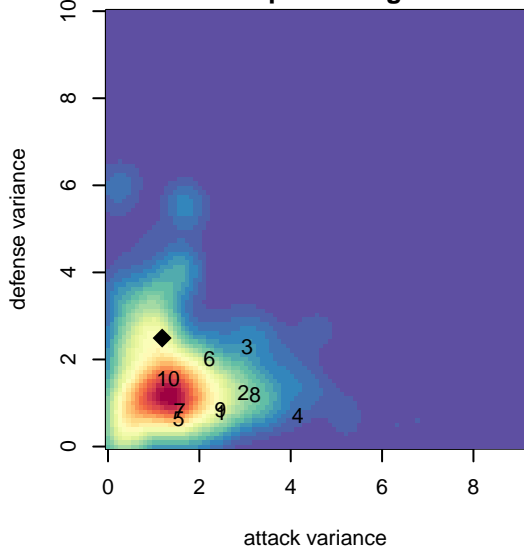

Eastside FC White B99

Eastside FC
 Preston, WA
 B99 total strength=1359
 attack=9.18 defense=5.24
 fall league = RCL B99 Div 2
 notes= Barros 2014

alt names used:
 Eastside FC B99 White Barros
 Eastside FC BU-15 White Barros
 60 Eastside FC BU-15 White Barros
 Eastside FC B99 White B
 Eastside FC White [B99]
 Eastside FC B99 White B

**attack and defense variance (black dot)
relative to other teams
and top 10 in region**

**attack and defense rating
relative to others at age
and all opponents in last 13 months**

Performance relative to 13 month average