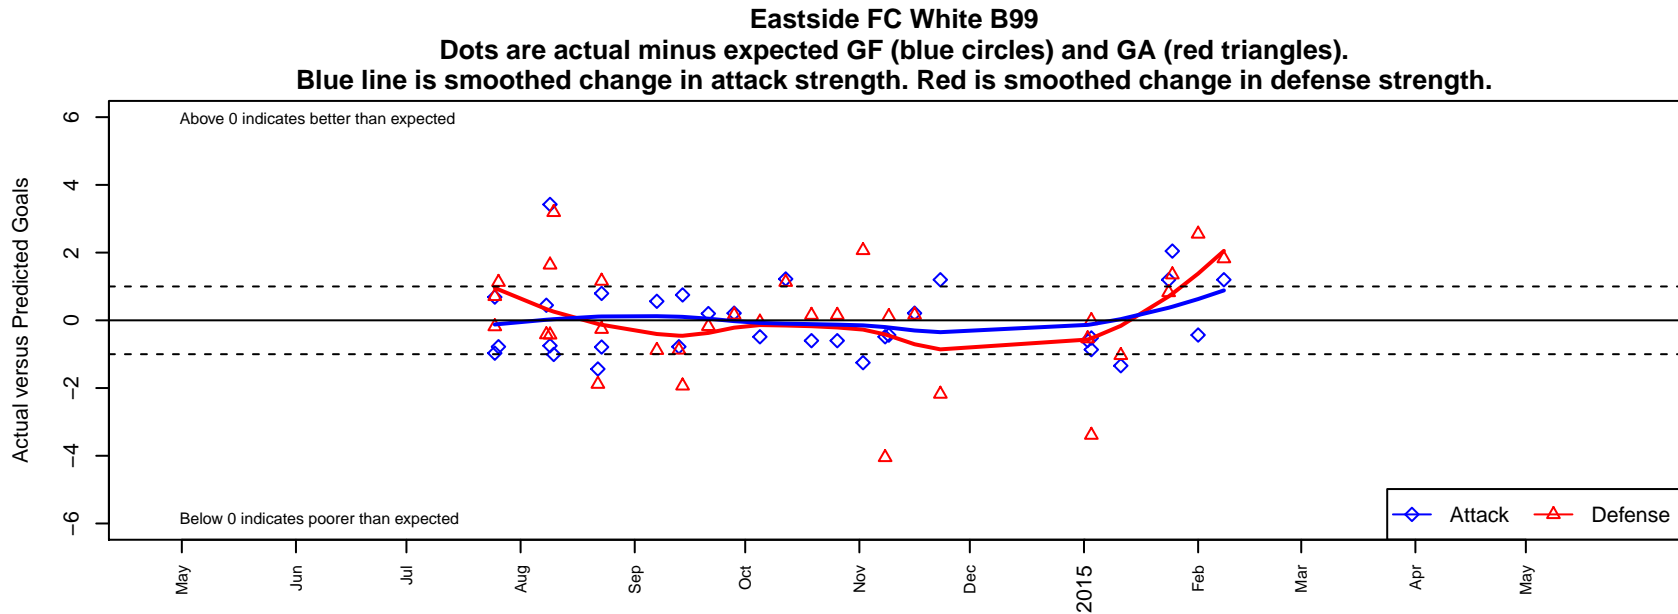

Eastside FC White B99

Eastside FC
 Preston, WA
 B99 total strength=1359
 attack=9.18 defense=5.24
 fall league = RCL B99 Div 2
 notes= Barros 2014

alt names used:
 Eastside FC B99 White Barros
 Eastside FC BU-15 White Barros
 60 Eastside FC BU-15 White Barros
 Eastside FC B99 White B
 Eastside FC White [B99]
 Eastside FC B99 White B

**attack and defense variance (black dot)
relative to other teams
and top 10 in region**

**attack and defense rating
relative to others at age
and all opponents in last 13 months**

Performance relative to 13 month average