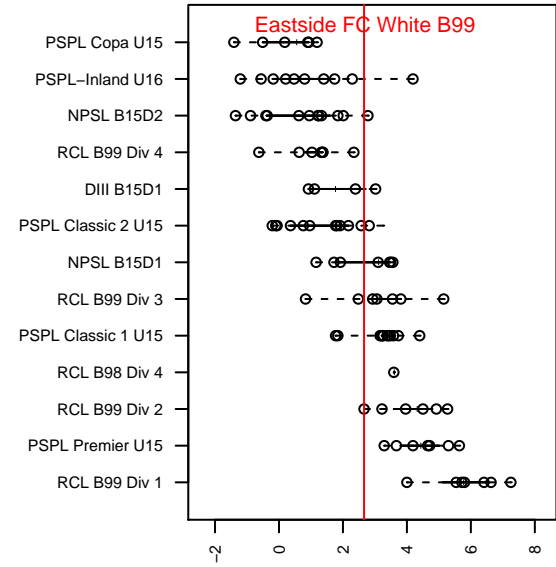

Eastside FC White B99

Eastside FC
 Preston, WA
 B99 total strength=1359
 attack=9.18 defense=5.24
 fall league = RCL B99 Div 2
 notes= Barros 2014

alt names used:
 Eastside FC B99 White Barros
 Eastside FC BU-15 White Barros
 60 Eastside FC BU-15 White Barros
 Eastside FC B99 White B
 Eastside FC White [B99]
 Eastside FC B99 White B

**attack and defense variance (black dot)
relative to other teams
and top 10 in region**

**attack and defense rating
relative to others at age
and all opponents in last 13 months**

Performance relative to 13 month average