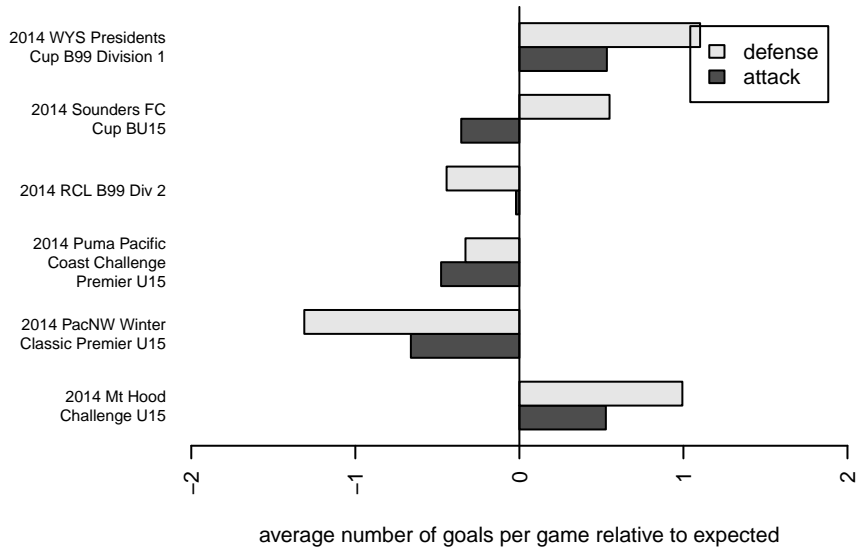

Eastside FC White B99

Eastside FC
 Preston, WA
 B99 total strength=1359
 attack=9.18 defense=5.24
 fall league = RCL B99 Div 2
 notes= Barros 2014

alt names used:
 Eastside FC B99 White Barros
 Eastside FC BU-15 White Barros
 60 Eastside FC BU-15 White Barros
 Eastside FC B99 White B
 Eastside FC White [B99]
 Eastside FC B99 White B

Venues played:
 2014 Sounders FC Cup BU15
 2014 Mt Hood Challenge U15
 2014 Puma Pacific Coast Challenge Premier U
 2014 RCL B99 Div 2
 2014 PacNW Winter Classic Premier U15
 2014 WYS Presidents Cup B99 Division 1

**attack and defense variance (black dot)
relative to other teams
and top 10 in region**

**attack and defense rating
relative to others at age
and all opponents in last 13 months**

Performance relative to 13 month average